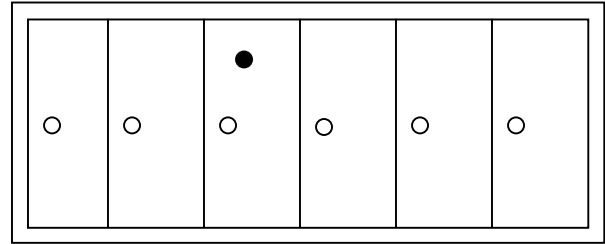

Housing Devices, Inc.

HDI Vertical Mailbox Systems

9040

STANDARD FEATURES:

- Each mailbox consists of 3 to 7 compartments enclosed within a wall box. The wall box and compartments are constructed of heavy gauge galvanized and chromated steel providing both durability and resistance to rust. Access for loading is gained by unlocking a U.S.P.S. control lock and pivoting the compartments forward.

COMPARTMENT SIZE:

- 16.5" high x 5.5" wide x 6" deep

DOORLOCK:

- 5 pin cam with 2 keys.
- (Optional locks available)

FINISH:

- 628 natural anodized alum (standard)
- 688 gold anodized
- 382 medium bronze baked enamel
- BRASS (Polished or Antique)

DOOR IDENTIFICATION:

- Name and number slots in door with cardholder (standard)
- Engraved #'s (BRASS ONLY)

MOUNTING METHODS:

- Recessed in wall - 6-1/2" depth required
- Semi-recess in mounting frame - 4" depth required
- Full surface in mounting frame

LOBBY PANELS:

- Lobby Panels are available, installed in mailbox doors.

SOLID BRASS:

- Polished (shiny)
- Antique (satin)
- Custom door identification

9040-6 (NEW STYLE - USPS Approved)

5770-3 (OLD STYLE)

STANDARD FEATURES: