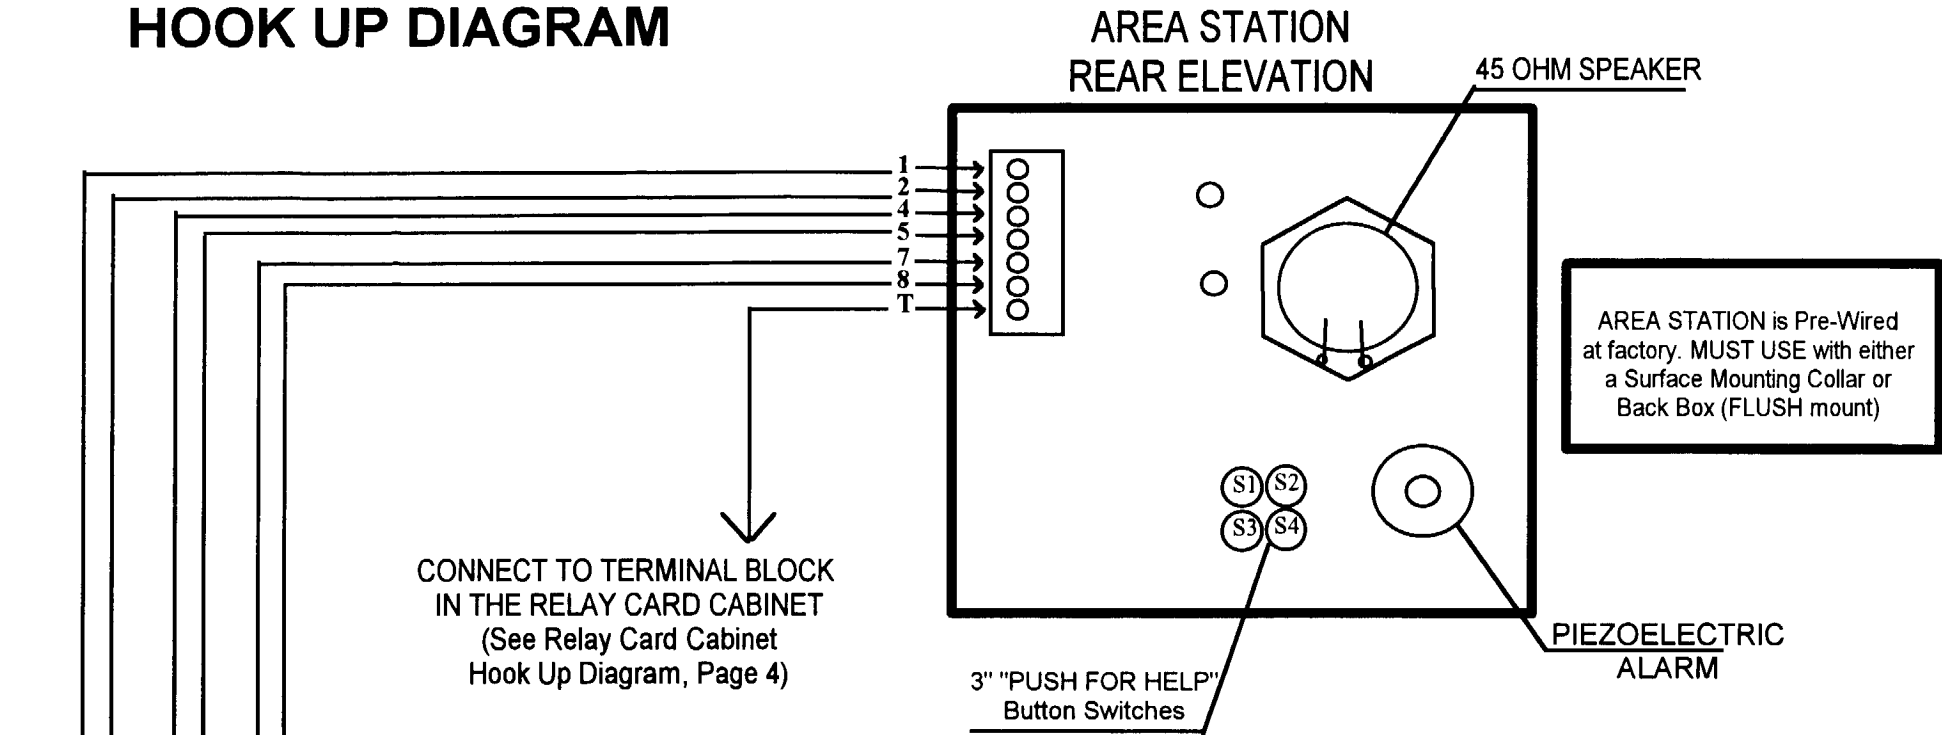

AREA STATION HOOK UP DIAGRAM

AREA RELAY CARD

NOTE:
Terminals "3" and "9"
connect to the Master Station
(see Master Station
Hook Up Diagram - Page 2)

HOOK UP DIRECTIONS (AREA RELAY CARD TO COMPONENTS)	
FROM AREA RELAY CARD CONNECTOR	TO SYSTEM COMPONENTS
1	TERMINAL "1" AT AREA STATION
2	TERMINAL "2" AT AREA STATION
3	TERMINAL "3" AT MASTER STATION
4	TERMINAL "4" AT AREA STATION
5	TERMINAL "5" AT AREA STATION
6	OPTIONAL RESET KEY SWITCH FOR AREA STATION HAS RESET SWITCH- FACTORY WIRING
7	TERMINAL "7" AT AREA STATION
8	TERMINAL "8" AT AREA STATION
9	TERMINAL "9" AT MASTER STATION

AREA STATION HOOK UP DIAGRAM ADA 100 EMERGENCY CALL SYSTEM		Page 3
DRAWN: HDI	DATE: 05/01/98	
NO SCALE		
HOUSING DEVICES, INC. , MEDFORD, MA.		